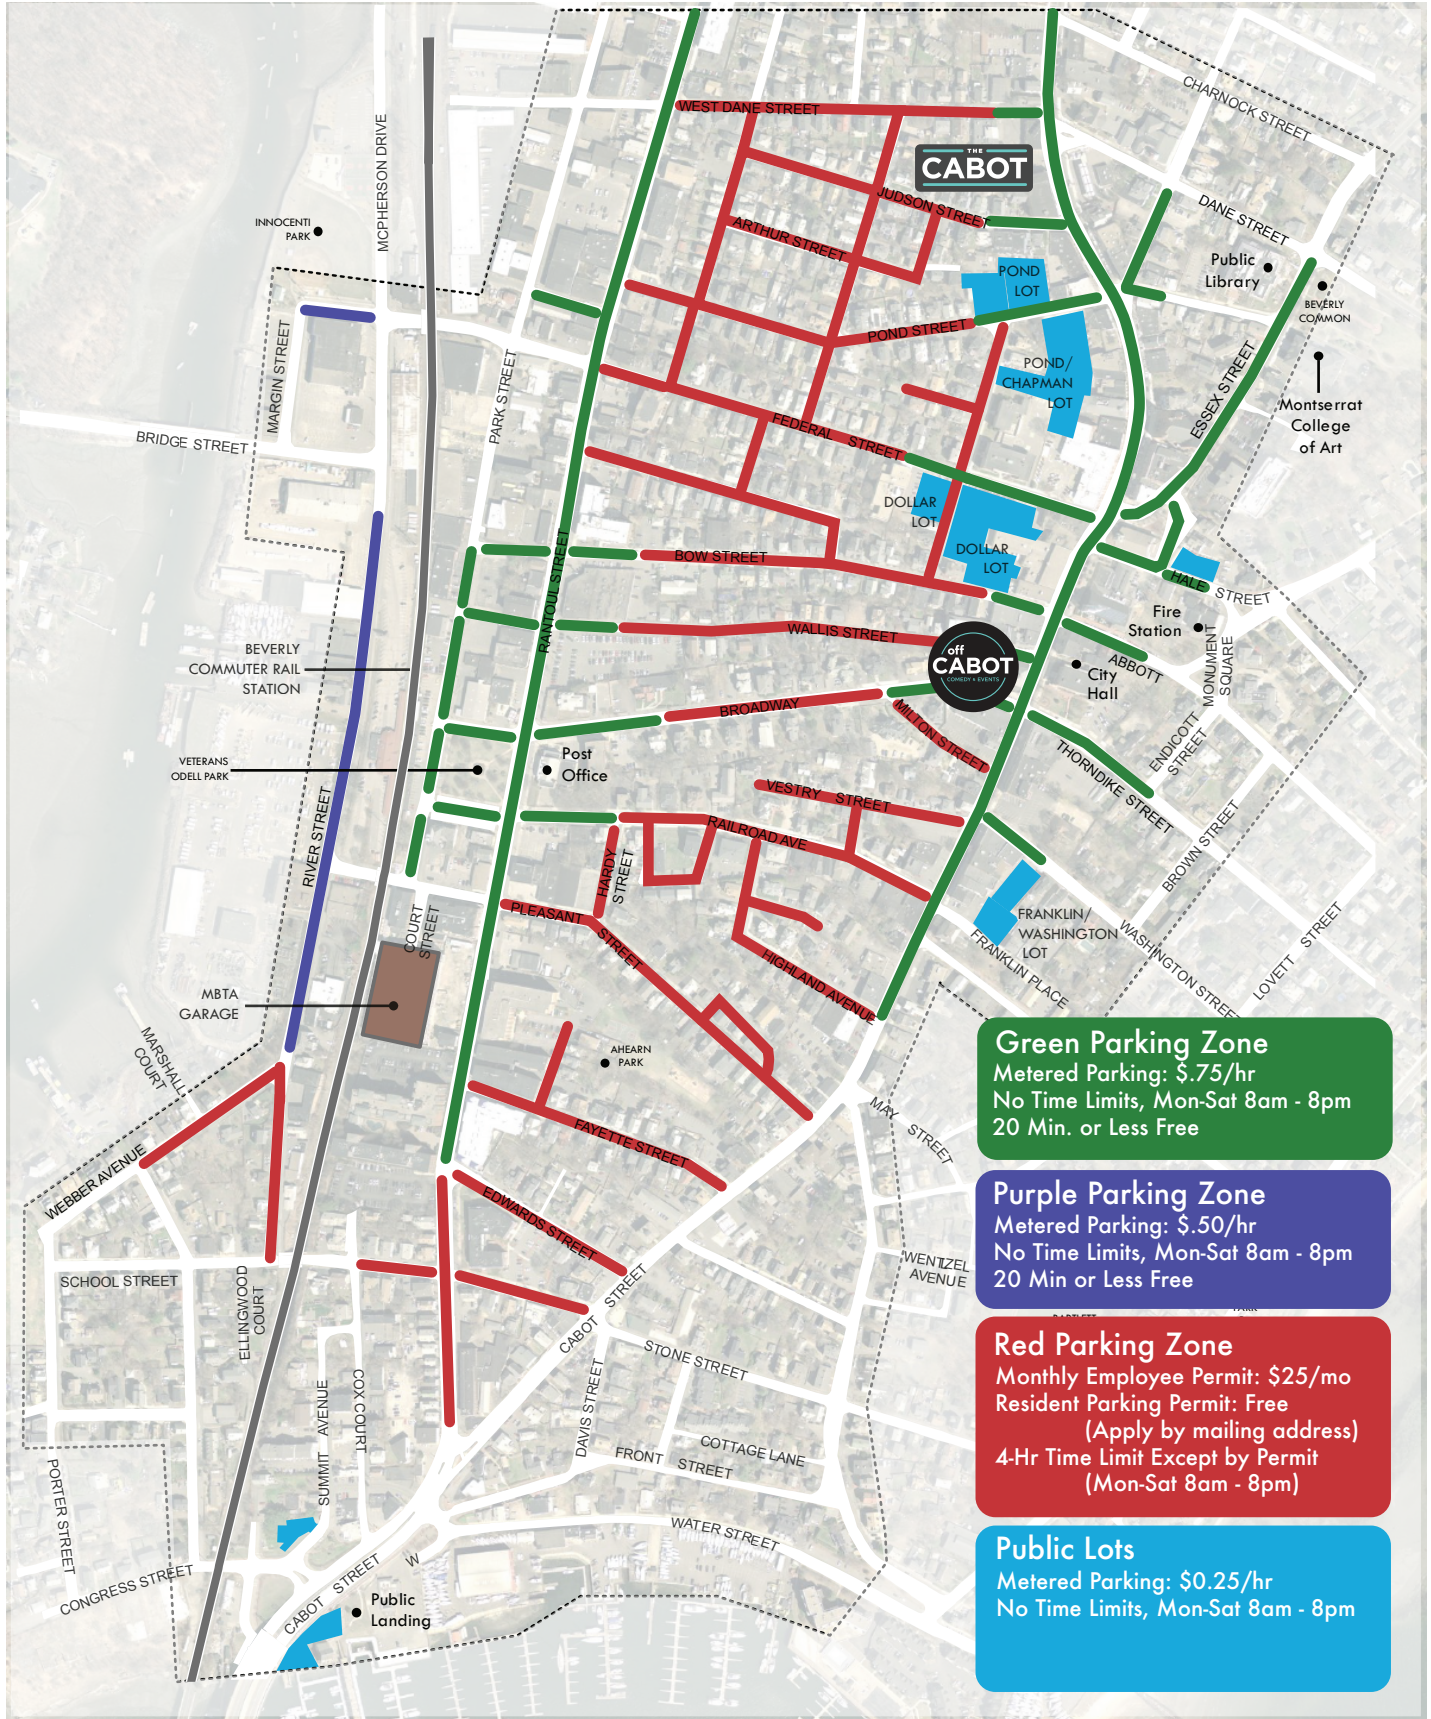

DOWNTOWN BEVERLY PARKING DISTRICT

Legend

- █ Green Parking Zone
- █ Purple Parking Zone
- █ Red Parking Zone

- █ Public Lots
- █ MBTA Garage

Downtown Parking District